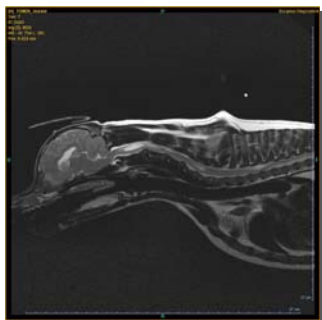

# ANNOUNCING THE FIRST STATIC MRI SCANNER FOR PETS IN IRELAND

PRICED PER SEQUENCE,  
MRI IS THE GOLD STANDARD  
FOR SOFT TISSUE, BRAIN  
AND SPINAL CORD IMAGING

**24 HOUR ACCESS**  
**7 DAYS A WEEK**  
**365 DAYS A YEAR**

[WWW.PETMRI.IE](http://www.petmri.ie)

PETMRI Ltd. Bringing MRI to Pets Cheaper and more readily  
accessible than ever before

**THE SCANNER IS LOCATED AT:  
NOAH, 38 WARRENHOUSE ROAD  
BALDOYLE, DUBLIN 13**