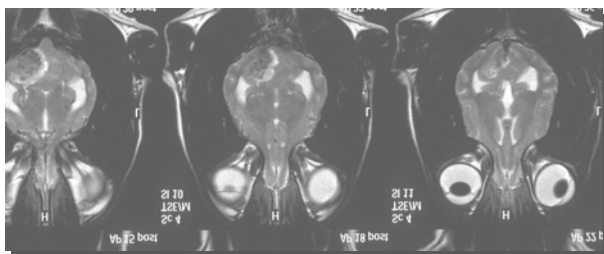

[WWW.PETMRI.IE](http://www.petmri.ie)

PETMRI Ltd. Bringing MRI to Pets Cheaper and more readily  
accessible than ever before

**THE SCANNER IS LOCATED AT:  
NOAH, 38 WARRENHOUSE ROAD  
BALDOYLE, DUBLIN 13**